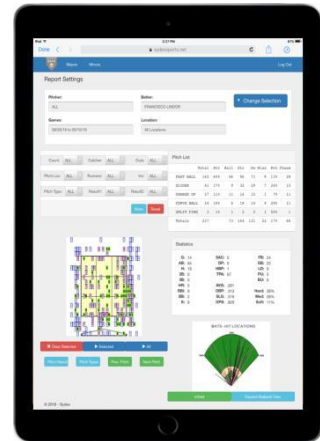

BATS for College Platinum

The Full Major League version of BATS is now available for college

You'll get all the BATS for College Standard Features, plus:

High Speed Video Integration!!!

- Use Edgertronic cameras in BATS as part of your live Game Entry setup!
- Setup process is identical to a standard network IP camera
- BATS Online allows coaches and players to view high-speed video from anywhere, on any device!

BATS Online

- Access BATS reports on any browser on any device - PC, Mac, iPad, Android, iPhone, and more
- Access your data and video with full report and playlist capabilities

More Video Angles

- Seamlessly integrate up to 26 angles of video in BATS - capture live or sync postgame in Process Camera File

TrackMan, FlightScope, and Rapsodo Data Import Program Included (Existing customers will be reimbursed for previous TrackMan, Rapsodo, and FlightScope import module setup)

- Sync your enhanced data into BATS and query any metric using BATS reports
- Sort and filter by any metric for both game and practice video
- Use advanced visualization tools to track pitcher mechanics, batted ball profiles, and pitch movements