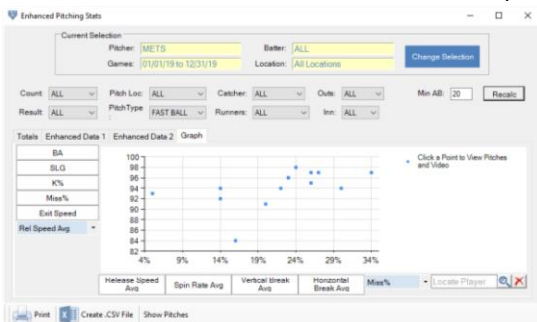

TrackMan, FlightScope, and Rapsodo Data Import Program Included (Existing customers will be reimbursed for previous TrackMan, Rapsodo, and FlightScope import module setup)

- Sync your enhanced data into BATS and query any metric using BATS reports
- Sort and filter by any metric for both game and practice video
- Use advanced visualization tools to track pitcher mechanics, batted ball profiles, and pitch movements