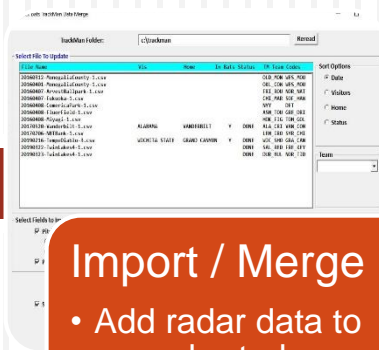

Optional Enhanced Data Module

Import 3rd party radar data with a single click

Import / Merge

- Add radar data to your charted games OR use the 3rd-party data
- Select which data points to sync

Analyze

- Enhanced Pitching and Batting Stat reports allow sorting by radar measurements