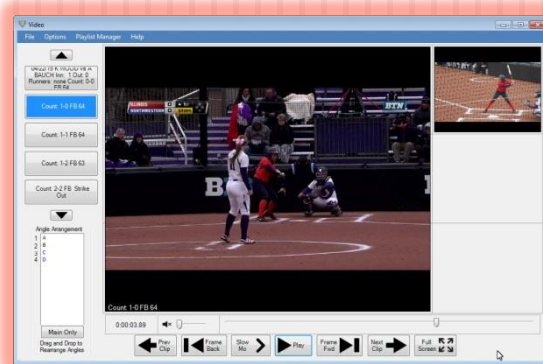

Option 1:

Wire your stadium to capture up to 4 live angles just like Major and Minor League Parks!

- ❑ Video is available for viewing live or instantly after the game!

Option 2:

Capture up to 4 angles with portable, low-cost HD cameras in three simple steps:

- ❑ Chart the game behind home plate using a tablet computer
- ❑ Cameras record the game to SD cards
- ❑ Merge data and video after the game

Either option gives you excellent quality video that allows your players and coaches to utilize all the video tools that BATS for Softball has to offer.

Softball Tools: BATS Scouting Reports

BATS Analysis allows you to view video, evaluate player performance, examine opponents' tactics and much more!

Game Summary:

- View all the at-bats from any game in any season! Click on an individual at-bat to view its video or watch the entire game
- "Show Innings" displays an inning-by-inning summary for the entire game

Batter/Pitcher Breakdown:

- Analyze specific batter/pitcher match-ups! You can use one batter vs. one pitcher, or one batter vs. all right-handed pitchers, etc.
- Information on pitches thrown, pitch locations and at-bat results can be seen in a variety of situations