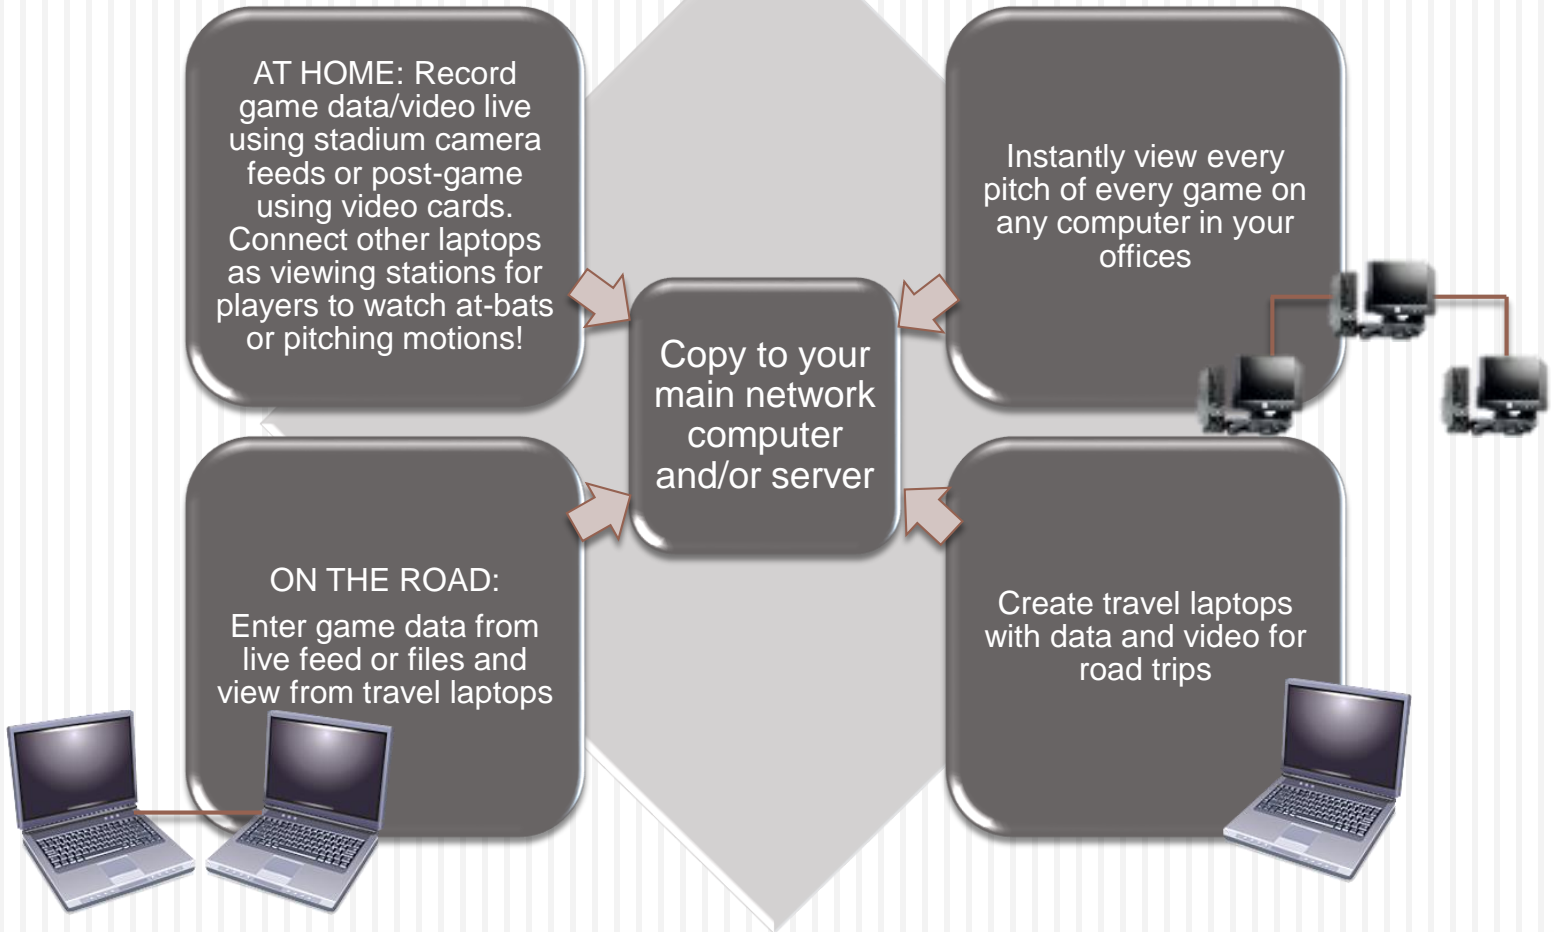

Video Travel System

Log Games Anywhere! Even Capture HD Video of Road Games With High-Quality Portable Cameras