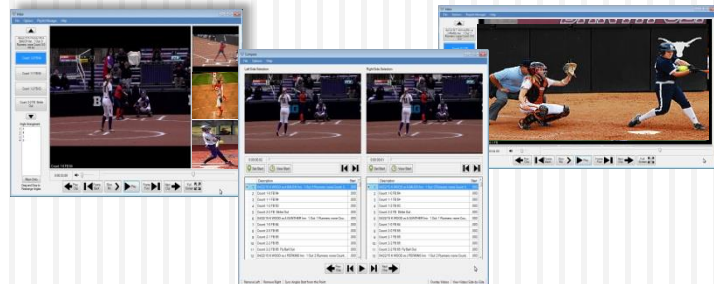

Replay stored clips on the capture computer, independent of the BATS program

Compare Clips Side-by-Side

Overlay Pitching Motions

Draw On Screen

Frame-by-Frame Print-Outs

View Multi-Angle

Export Video to Other Systems

Softball Tools: BATS Scouting Reports

BATS Analysis allows you to view video, evaluate player performance, examine opponents' tactics and much more!

Game Summary:

- View all the at-bats from any game in any season! Click on an individual at-bat to view its video or watch the entire game
- "Show Innings" displays an inning-by-inning summary for the entire game

Batter/Pitcher Breakdown:

- Analyze specific batter/pitcher match-ups! You can use one batter vs. one pitcher, or one batter vs. all right-handed pitchers, etc.
- Information on pitches thrown, pitch locations and at-bat results can be seen in a variety of situations

Swing Zones:

- This report shows a pitcher's-eye-view of batter's swing patterns through the strike zone
- Match up any pitcher with any batter individually or with all-right or all-left, etc.
- Zones include high, low, medium and chase areas
- Sort by pitch type, count, and more!