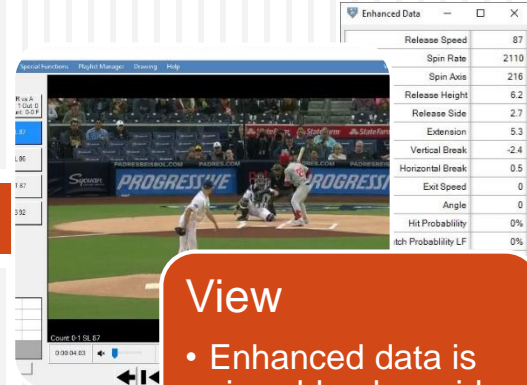

Optional Enhanced Data Module

Import 3rd party radar data with a single click

Import / Merge

- Add radar data to your charted games OR use the 3rd-party data
- Select which data points to sync

Analyze

- Enhanced Pitching and Batting Stat reports allow sorting by radar measurements

View

- Enhanced data is viewable alongside the main video window for each pitch

Software License and Pricing

Sydex BATS software for pitch-by-pitch game entry, multi-angle video capture and viewing Includes: