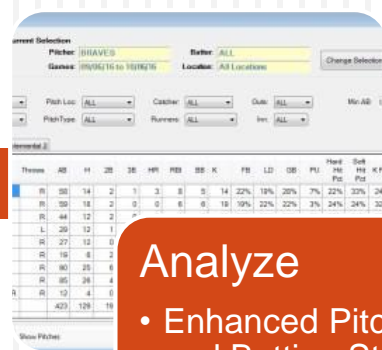

Powerful Analysis Tools

Evaluate your own players' and opponents' strengths and weaknesses with both data and video

- Prepare scouting reports for your games
- In-depth analysis reports for individual players using everything from hitting zones to pitch velocity
- Attach special video to individual players to analyze pick-off moves, running starts, etc.

Optional Enhanced Data Module

Import 3rd party radar data with a single click

Import / Merge

- Add radar data to your charted games OR use the 3rd-party data
- Select which data points to sync

Analyze

- Enhanced Pitching and Batting Stat reports allow sorting by radar measurements

View

- Enhanced data is viewable alongside the main video window for each pitch

Software License and Pricing

Sydex BATS software for pitch-by-pitch game entry, multi-angle video capture and viewing Includes: