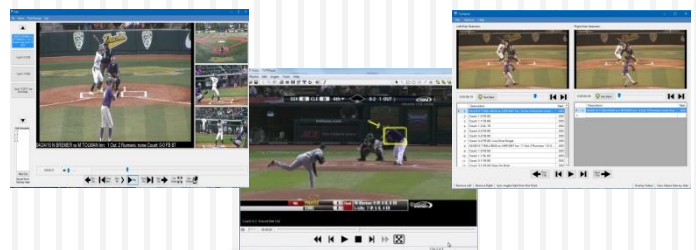

Set up a computer with a camera at your batting cages

Record and save clips of any session!

Replay stored clips on the capture computer, independent of the BATS program

Easily watch video of any player during any game, and create highlight drives for your entire team just like the Major League teams do! PLUS...

Compare Clips Side-by-Side

Overlay Pitching Motions

Draw On Screen

Frame-by-Frame Print-Outs

View Multi-Angle

Export Video to Other Systems

Pitch-By-Pitch Analysis Helps Your Team WIN!

Get the winning edge with BATS, the most comprehensive baseball scouting and analysis software in the world. BATS combines instant video viewing with top-quality data analysis on a network-based system that can be accessed by everyone in your organization. You will have a powerful, visual tool designed to improve how your team plays the game.

Give your players the edge in batting, pitching and fielding!

Video Benefits

With **fully incorporated pitch video and data**, your organization can keep video of hundreds of games – forever!

- Capture games live for instant viewing by coaches and players
- Log games from anywhere!
- Capture up to 4 HD angles for home games without additional wiring in your stadium - use hand-held cameras!
- Create data/video drives for coaches and players

Powerful Analysis Tools

Evaluate your own players' and opponents' strengths and weaknesses with both data and video

- Prepare scouting reports for your games
- In-depth analysis reports for individual players using everything from hitting zones to pitch velocity
- Attach special video to individual players to analyze pick-off moves, running starts, etc.
- View enhanced data directly with video