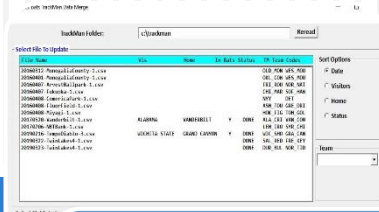

Optional Enhanced Data Module

Import 3rd party radar data with a single click

Import / Merge

- Add radar data to your charted games OR use the 3rd-party data
- Select which data points to sync