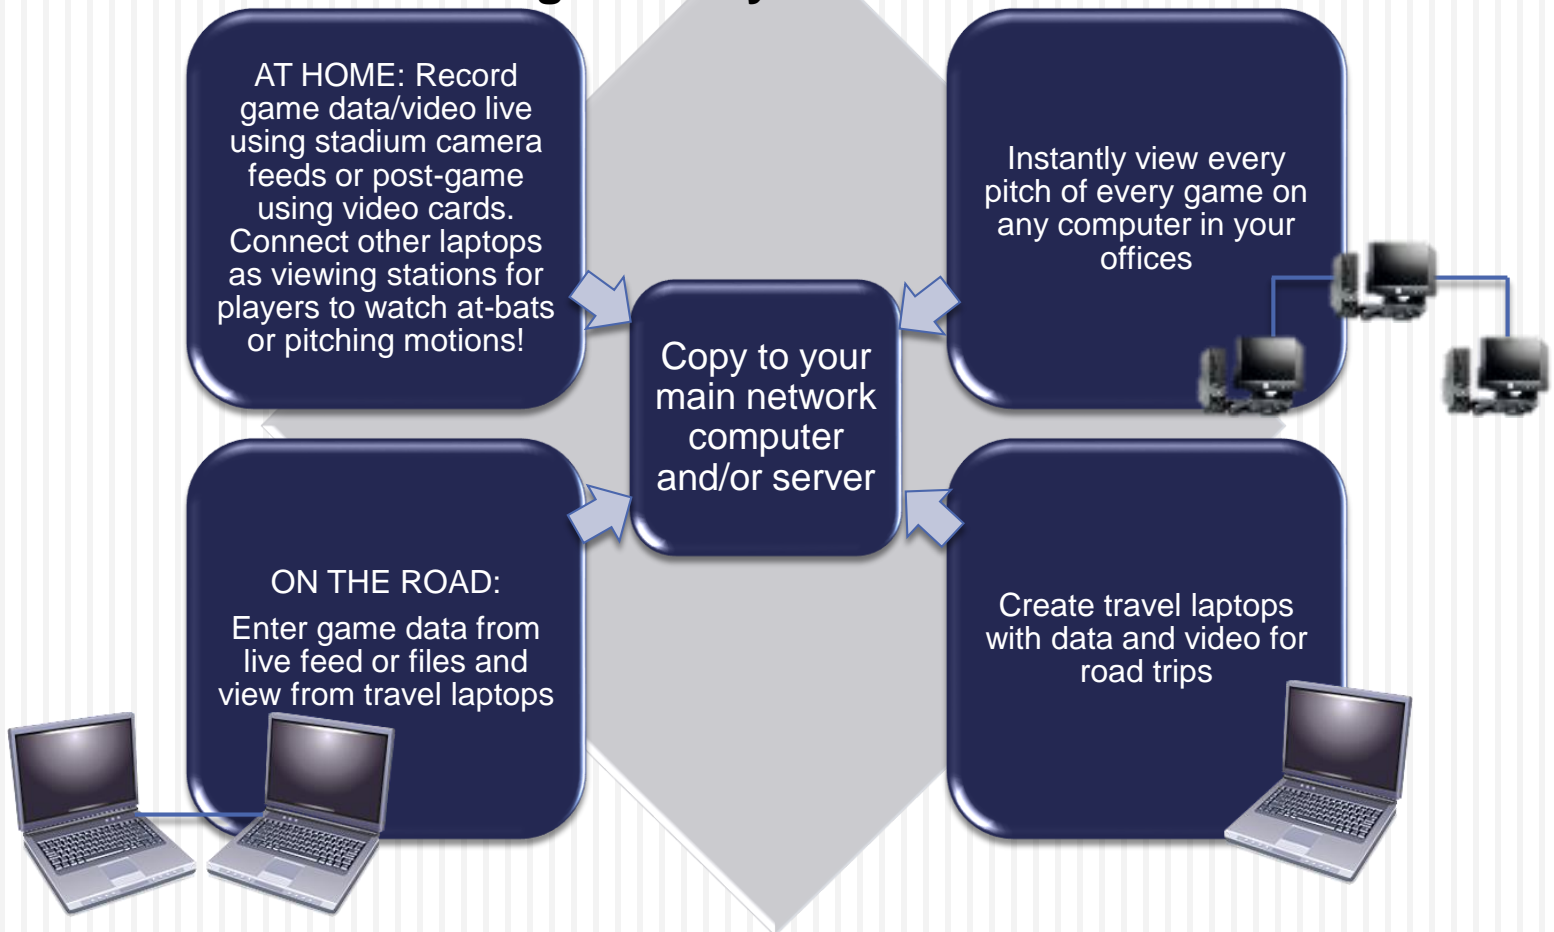

Option 1:

Wire your stadium to capture up to 4 live angles just like Major and Minor League Parks!

- Video is available for viewing live or instantly after the game!

Option 2:

Capture up to 4 angles with portable HD cameras in three simple steps:

- Chart the game behind home plate using a tablet computer
- Cameras record the game to SD cards
- Merge data and video after the game

Either option gives you excellent quality video that allows any of your players and coaches to utilize all the video tools that BATS for College has to offer.

Video Travel System

Log Games Anywhere! Even Capture HD Video of Road Games With High-Quality Portable Cameras

Video Tools

EZ VIDEO STAND-ALONE CAPTURE

Easily capture, play and save video for up to four angles on a portable, independent computer

Give your players the edge in batting, pitching and fielding!

Video Benefits

With **fully incorporated pitch video and data**, your organization can keep video of hundreds of games – forever!

- Capture games live for instant viewing by coaches and players
- Log games from anywhere!
- Capture up to 4 HD angles for home games without additional wiring in your stadium - use hand-held cameras!
- Create data/video drives for coaches and players